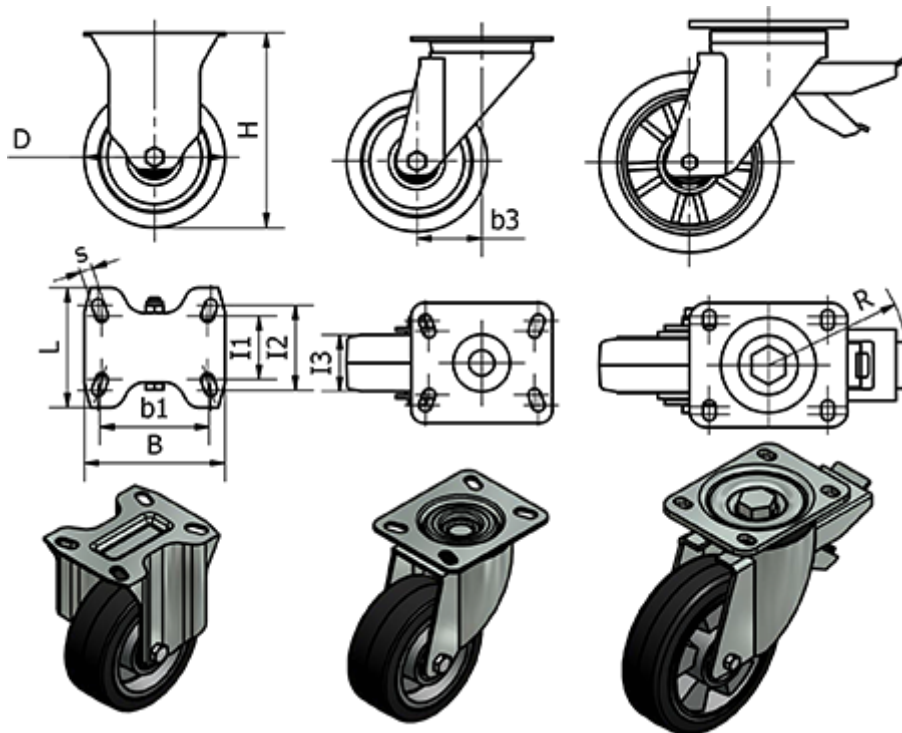

Data Sheet

Article number: 2314452786

Description: E+G Cast iron wheel 452786
RE.G2-125-PSL-H - Fixed plate

Measures

	= -	I1	= 73	Weight (g) = 2300
B	= 140	I2	= 85	
b1	= 105	I3	= 50	
b3	= 70	L	= 110	
Code	= 452786	R	= -	
D	= 125	Rolling resistance (N)	= 2300	
Dynamic carrying capacity (N)	= 2300	s	= 11	
H	= 170	Type	= RE.G2-125-PSL-H	